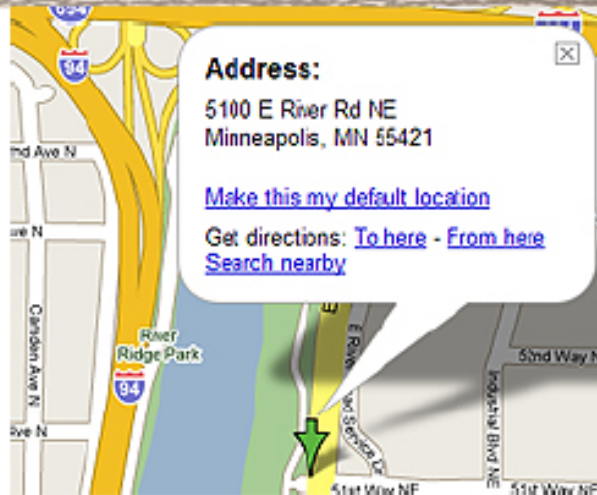

## Directions to Anoka County Riverfront Regional Park

### Directions to Riverfront Regional Park

5100 East River Road NE  
Fridley, MN

#### From Minneapolis/St. Paul

Take I-35W north to I-694 west. Follow 694 west to the East River Road exit and turn left (go south). Follow East River Road two miles to the Riverfront Park entrance on the right side of the road.

#### From Anoka, Ramsey, Coon Rapids

Take Coon Rapids Boulevard south to East River Road south. Follow East River Road six miles to the Riverfront Park entrance on the right side of the road.