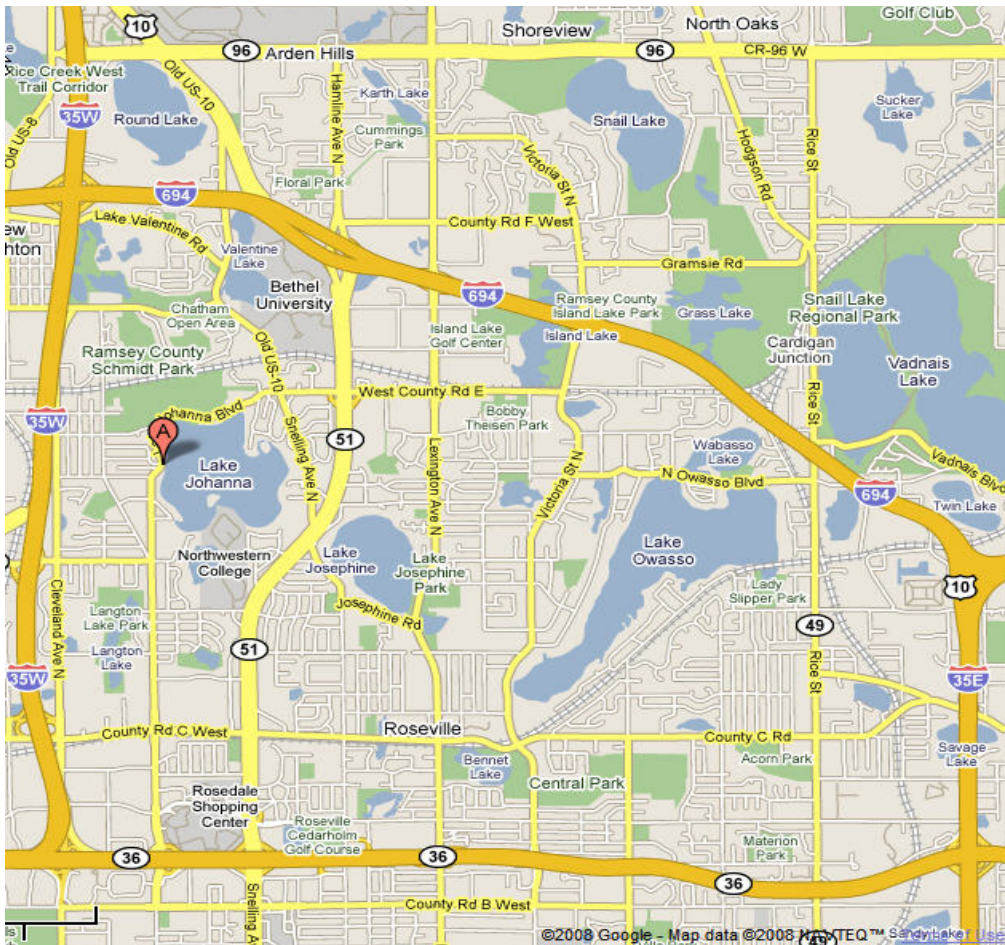

Map & Directions to Tony Schmidt Regional Park for Tour at 4 p.m.

Address: 3500 Lake Johanna Boulevard, Arden Hills, MN 55112

Park Here!

Directions:

Option 1:

1. Take 35W North to 694 East
2. From 694 East exit onto Snelling Ave. (Hwy 51) South
3. From Snelling Ave. S. turn Right onto County Rd. E and head West
4. Follow to Tony Schmidt Regional Park and turn Right into North Parking Lot

Option 2:

1. Take 35E North (Hwy 10) to 694 West
2. From 694 W. exit onto Snelling Ave (Hwy 51) South
3. From Snelling Ave. S. turn Right onto County Rd. E and head West
4. Follow to Tony Schmidt Regional Park and turn Right into North Parking Lot