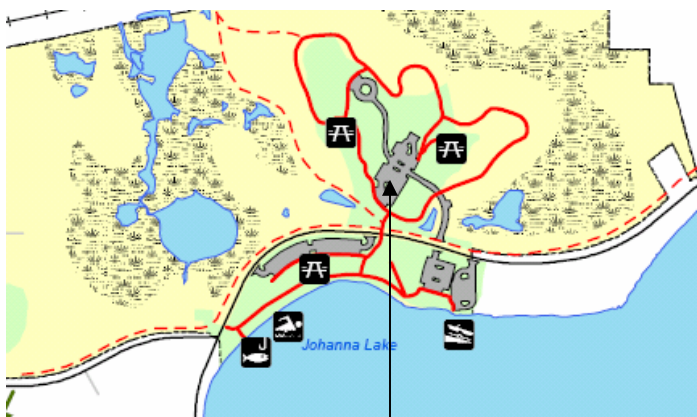

Map & Directions to Tony Schmidt Regional Park for Tour at 4 p.m.

Address: 3500 Lake Johanna Boulevard, Arden Hills, MN 55112

Park Here!

Directions:

Option 1:

1. Take 35W North to 694 East
2. From 694 East exit onto Snelling Ave. (Hwy 51) South
3. From Snelling Ave. S. turn Right onto County Rd. E and head West
4. Follow to Tony Schmidt Regional Park and turn Right into North Parking Lot

Option 2:

1. Take 35E North (Hwy 10) to 694 West
2. From 694 W. exit onto Snelling Ave (Hwy 51) South
3. From Snelling Ave. S. turn Right onto County Rd. E and head West
4. Follow to Tony Schmidt Regional Park and turn Right into North Parking Lot