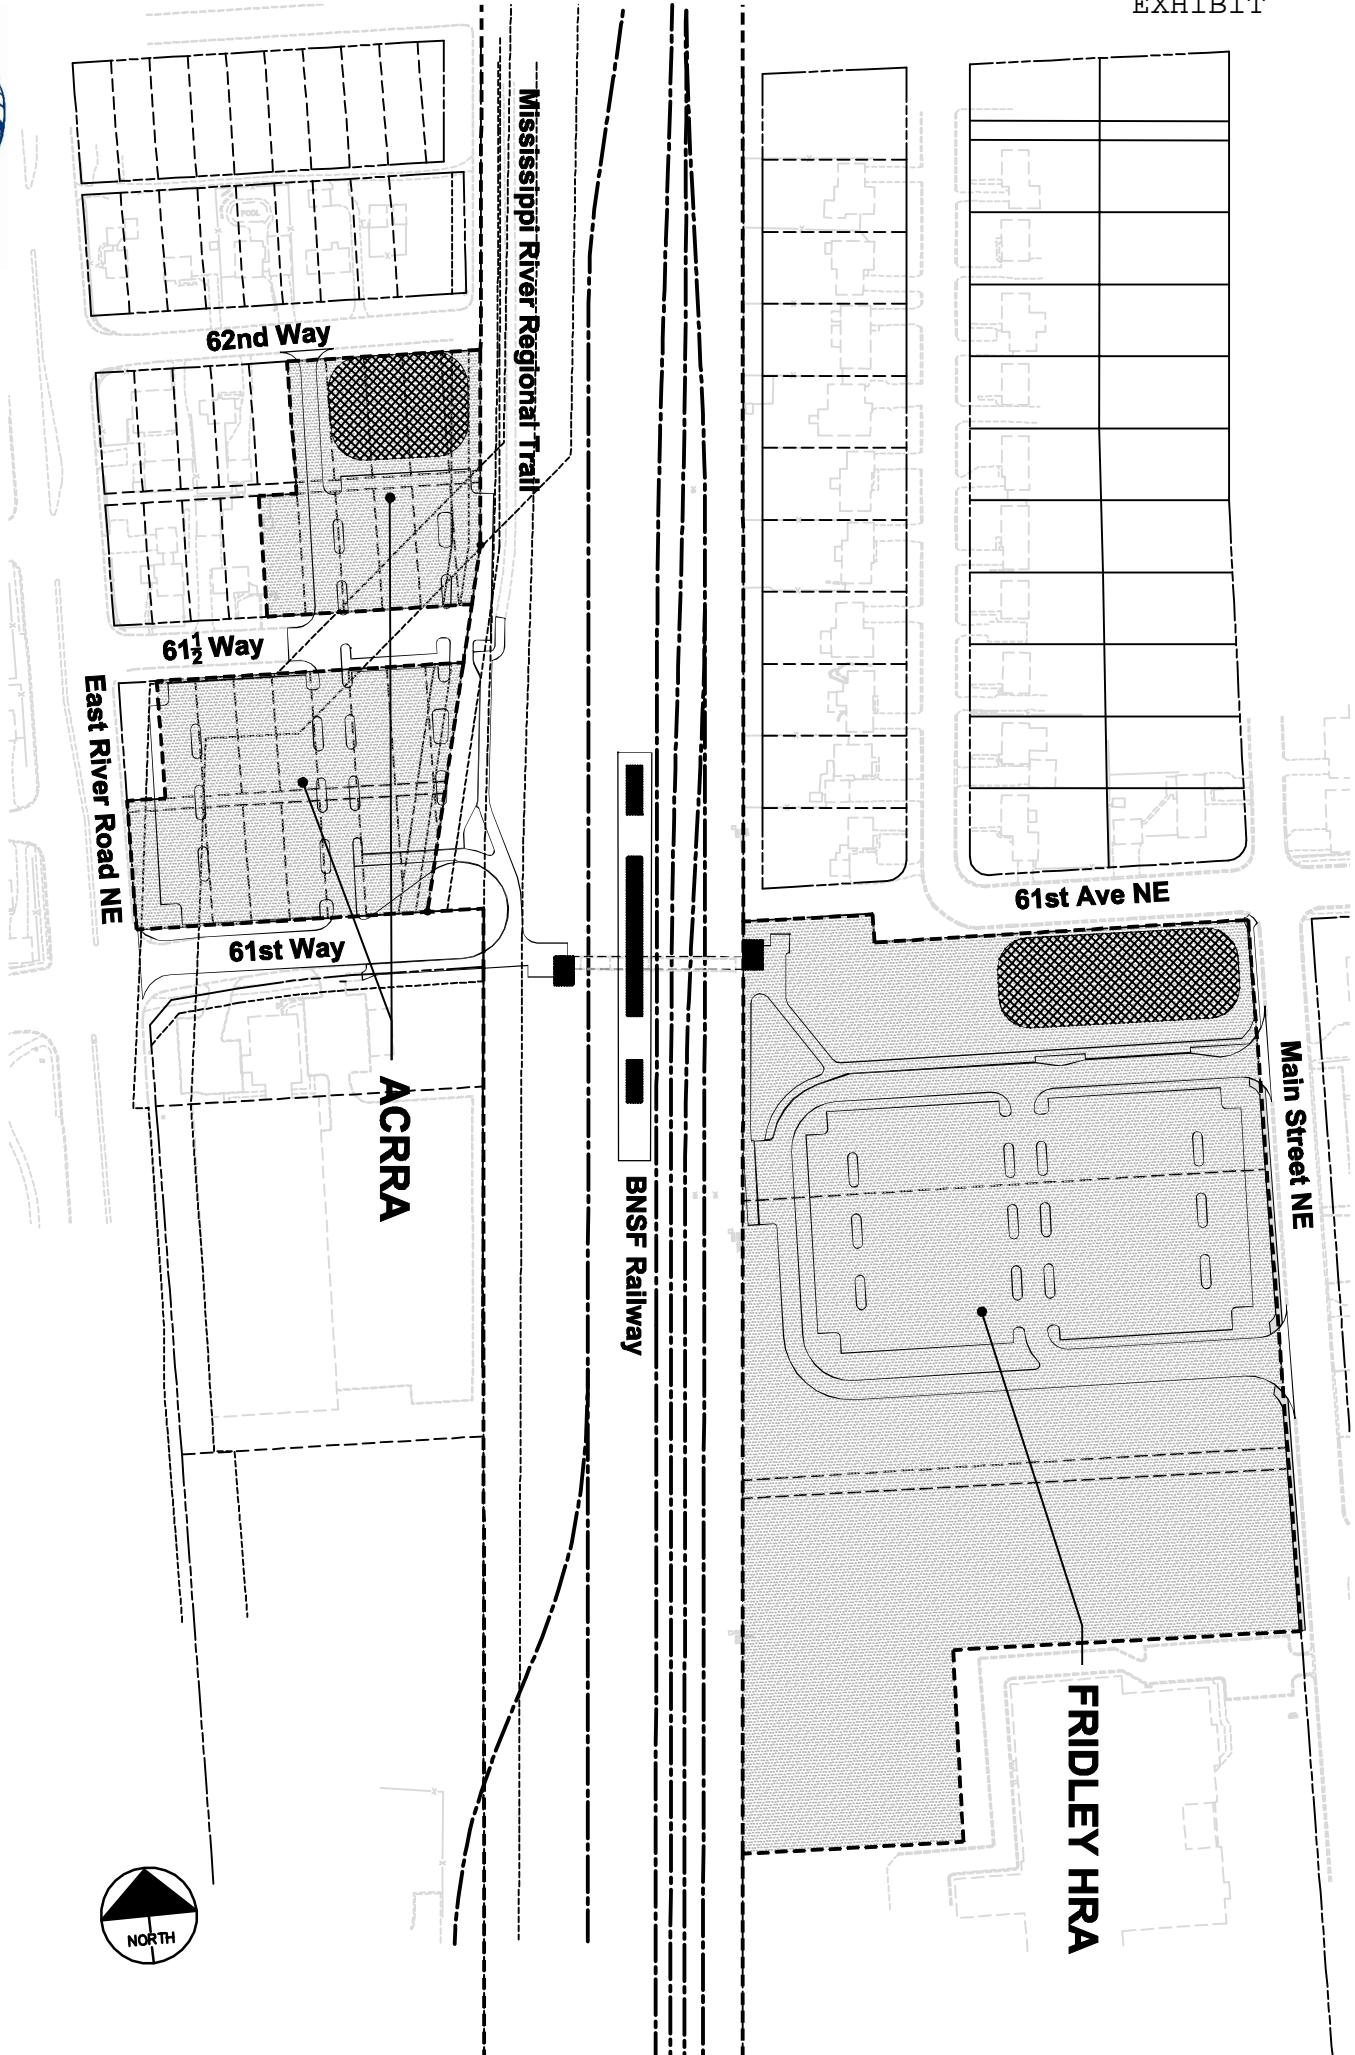

FRIDLEY STATION  
NORTHSTAR CORRIDOR RAIL PROJECT

BNSF Railway

Mississippi River Regional Trail

62nd Way

61½ Way

East River Road NE

61st Way

ACRRRA

61st Ave NE

Main Street NE

FRIDLEY HRA